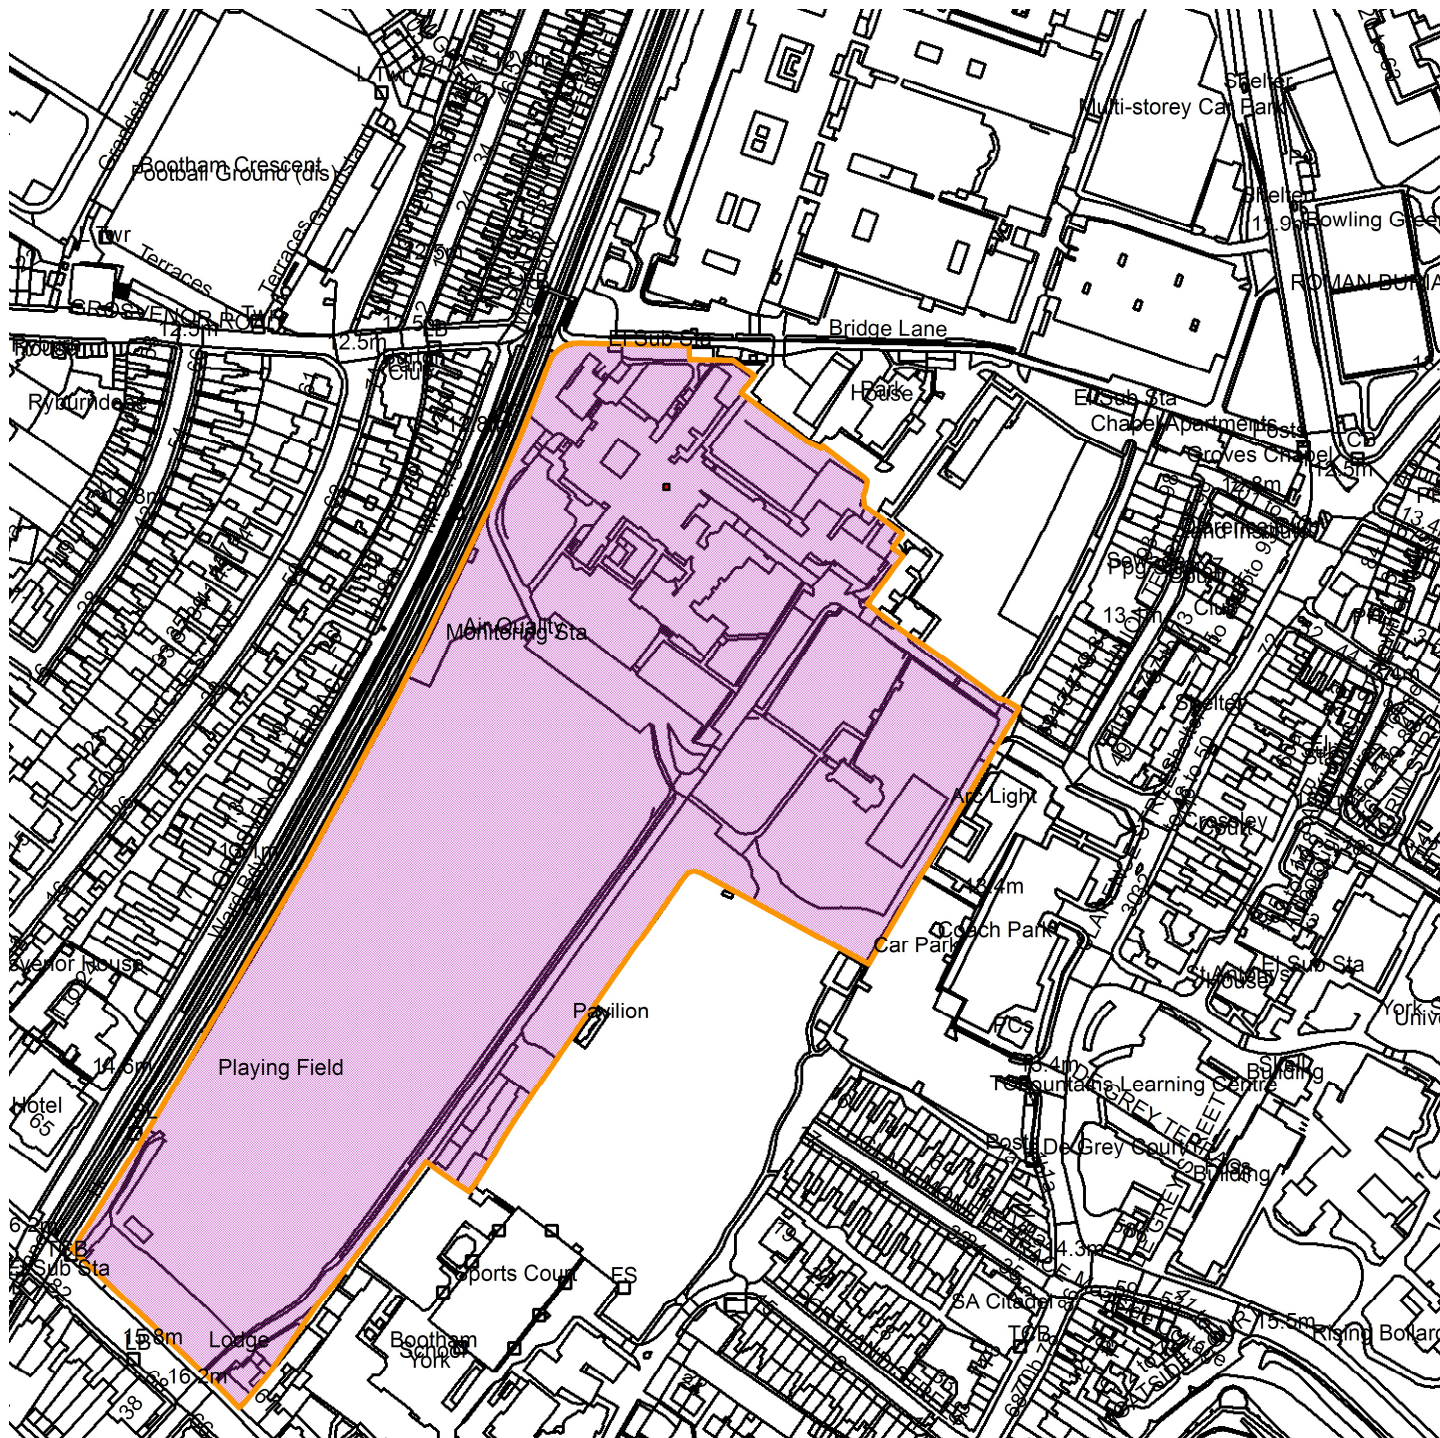

Bootham Park Hospital, Bootham, York

21/02108/FULM

GIS by ESRI (UK)

Scale : 1:3187

Reproduced from the Ordnance Survey map with the permission of the Controller of Her Majesty's Stationery Office © Crown Copyright 2000.

Unauthorised reproduction infringes Crown Copyright and may lead to prosecution or civil proceedings.

Produced using ESRI (UK)'s MapExplorer 2.0 - <http://www.esriuk.com>

Organisation	City of York Council
Department	Directorate of Place
Comments	Site Location Plan
Date	18 January 2023
SLA Number	Not Set